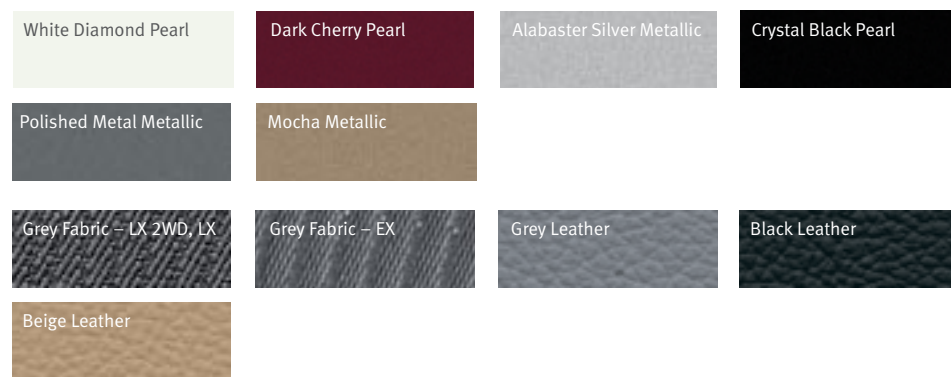

Colours may not be exactly as shown.

EXTERIOR/INTERIOR COLOURS	LX 2WD	LX	EX	EX-L/EX-L RES	Touring
White Diamond Pearl	Grey Fabric	Grey Fabric	Grey Fabric	Grey Leather	Black Leather
Dark Cherry Pearl			Grey Fabric	Grey Leather	Black Leather
Alabaster Silver Metallic	Grey Fabric	Grey Fabric	Grey Fabric	Grey Leather	Black Leather
Crystal Black Pearl	Grey Fabric	Grey Fabric	Grey Fabric	Grey or Beige Leather	Black or Beige Leather
Polished Metal Metallic	Grey Fabric	Grey Fabric	Grey Fabric	Grey Leather	Black Leather
Mocha Metallic				Beige Leather	Beige Leather