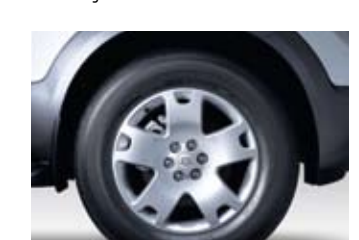

18" alloy wheels